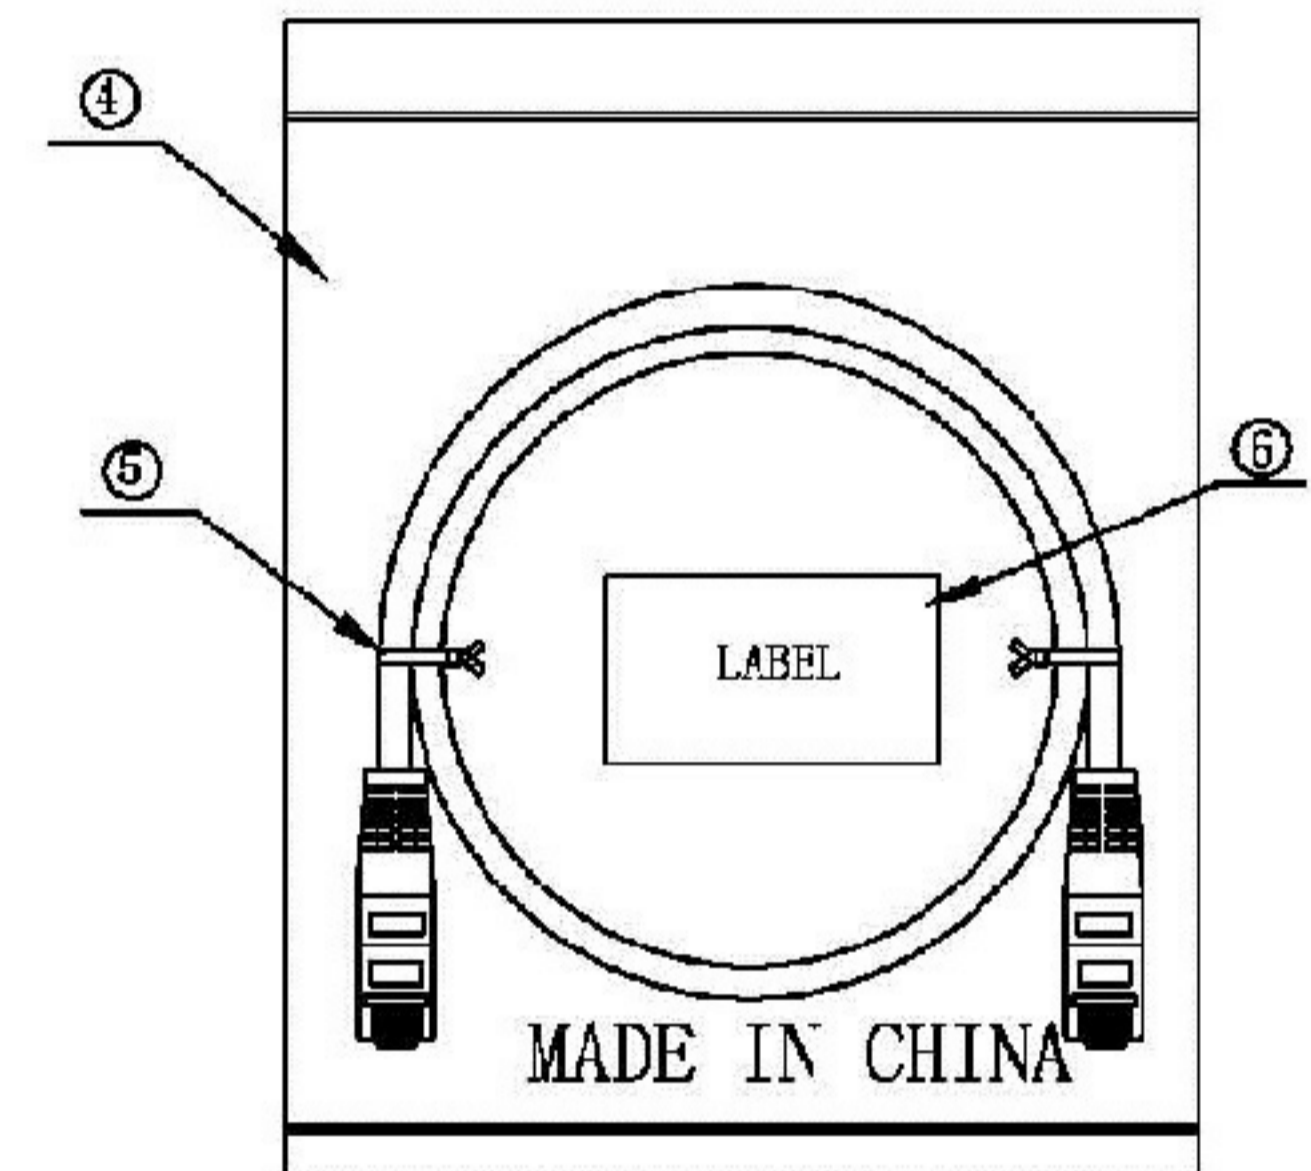

Datenblatt - Fiche technique - Data sheet

21.99.1536

VALUE UTP-Patchkabel konf. Kat. 6, weiss, 1,0 m

Cordon VALUE Cat.6 UTP confectionné, blanc, 1,0 m

VALUE UTP Patch Cord, Cat.6, white, 1.0 m

COLOUR: WHITE		
ITEM NO.	LENGTH	PACKING
21. 99. 1536	1M	PE BAG

PACKING

MATERIAL LIST

⑥	LABEL	NO DRY GLUE LABEL	1
⑤	MINI TIE	PE MINI TIE (POSSESS METAL)	2
④	BAG	PE BAG	1
③	OVER MOLD	PVC COLOR:SEE THE CHART	2
②	CONNECTOR	RJ45 8P8C UNSHIELDED, PIN GOLD PLATED	2
①	CABLE	UTP CAT.6 24AWG 4PAIRS COPPER CLAD ALUMINUM JACKET:PVC/ OD:5.9±0.2mm	1

NOTE:

- 100% OPEN SHORT, MISS WIRE TEST
- PRINT BLACK WORD:
CAT.6 UTP 24AWG×4P PATCH ISO/IEC
11801 & EN 50173 VERIFIED
- Reach and ROHS COMPLIANT

Rotronic Co., Ltd.

NO.	PARTS NAME	SPECIFICATION STANDARD	QT' Y	REMARK
		NEW	2011-04-14	A
BY	CHK	REVISION RECORD MODIFICATION	DATE	REV.
			2011-04-14	

ITEM NO.	21.99.1536		
PRODUCT NAME	CAT.6 PATCH CABLE UTP 1.0M		
DRAWN BY	CHECK BY	APPO BY	DATE
LV WENFENG			2011-04-14