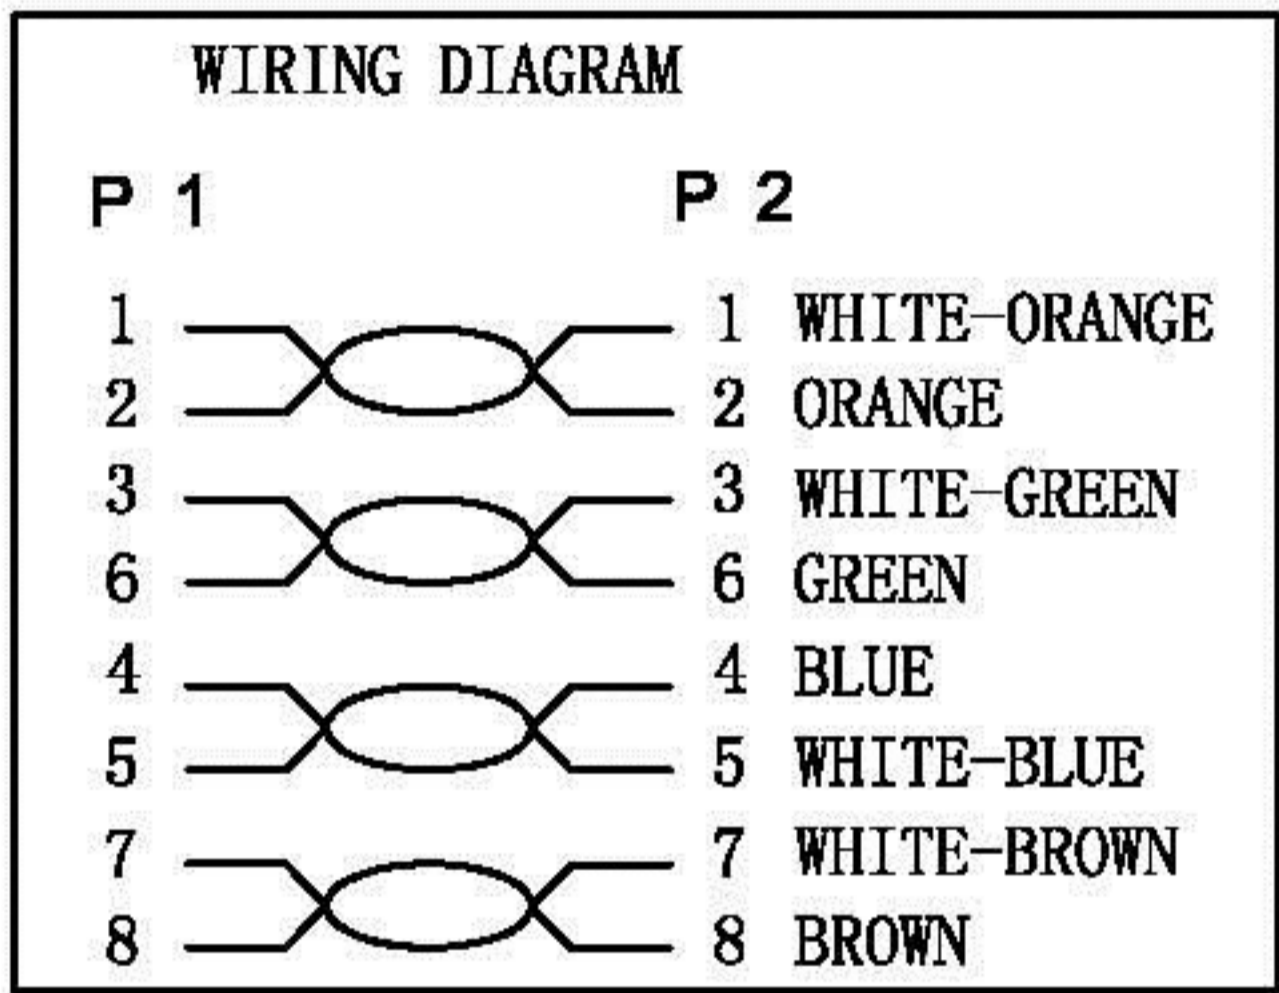

Datenblatt - Fiche technique - Data sheet

21.99.1536

VALUE UTP-Patchkabel konf. Kat. 6, weiss, 1,0 m

Cordon VALUE Cat.6 UTP confectionné, blanc, 1,0 m

VALUE UTP Patch Cord, Cat.6, white, 1.0 m

COLOUR: WHITE		
ITEM NO.	LENGTH	PACKING
21. 99. 1536	1M	PE BAG

NOTE:

- 100% OPEN SHORT, MISS WIRE TEST
- PRINT BLACK WORD:
CAT.6 UTP 24AWG×4P PATCH ISO/IEC
11801 & EN 50173 VERIFIED
- Reach and ROHS COMPLIANT

Rotronic Co., Ltd.

NO.	PARTS NAME	SPECIFICATION STANDARD	QT' Y	REMARK
		NEW	2011-04-14	A
BY	CHK	REVISION RECORD MODIFICATION	DATE	REV.
			2011-04-14	