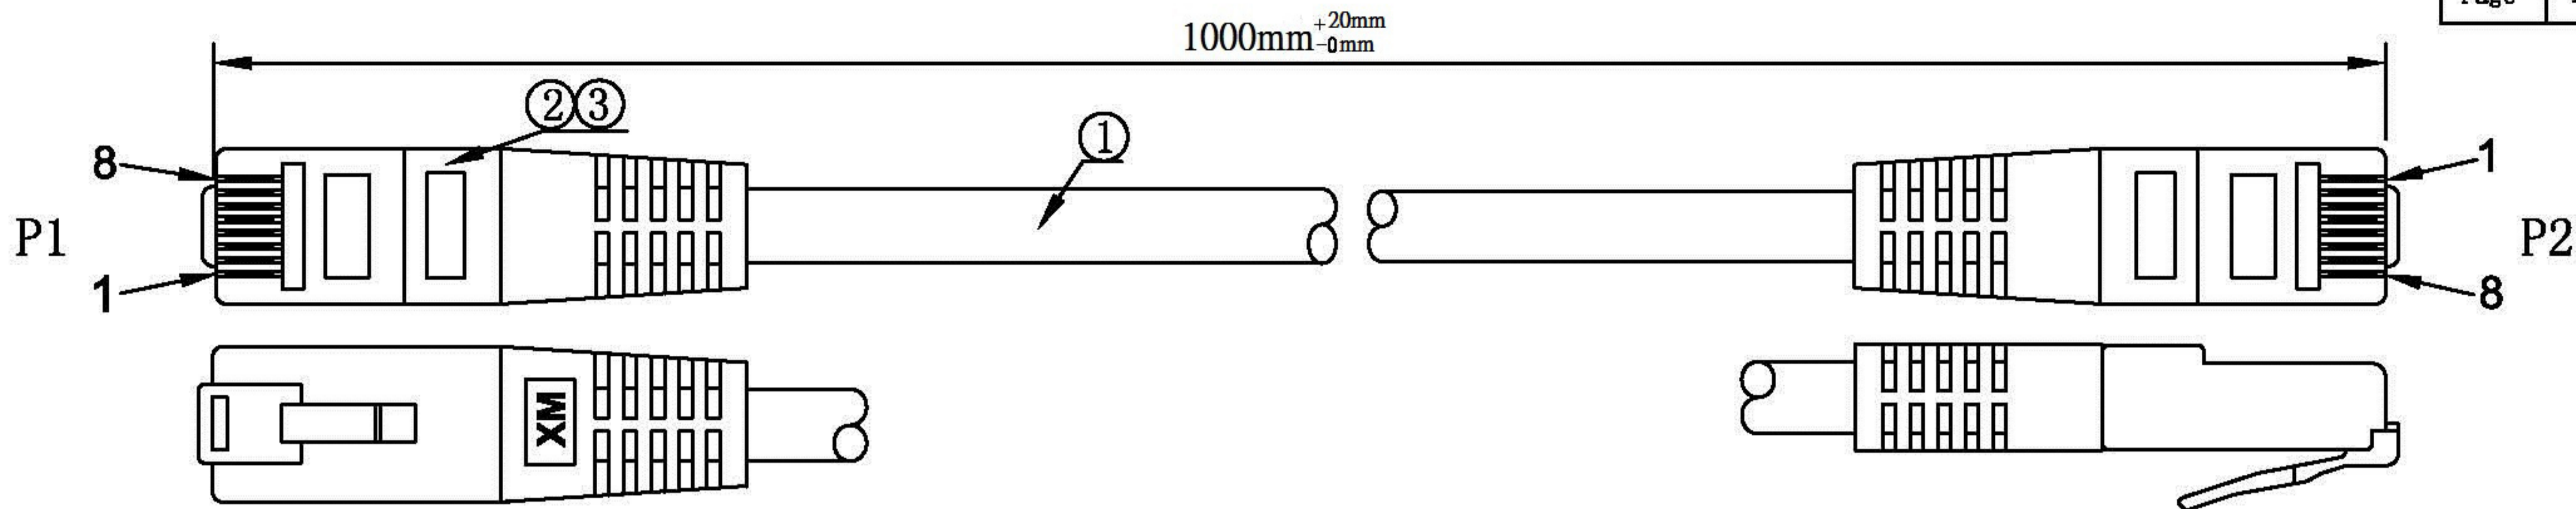

Datenblatt - Fiche technique - Data sheet

21.99.1536

VALUE UTP-Patchkabel konf. Kat. 6, weiss, 1,0 m

Cordon VALUE Cat.6 UTP confectionné, blanc, 1,0 m

VALUE UTP Patch Cord, Cat.6, white, 1.0 m

COLOUR: WHITE		
ITEM NO.	LENGTH	PACKING
21. 99. 1536	1M	PE BAG

NOTE:

- 100% OPEN SHORT, MISS WIRE TEST
- PRINT BLACK WORD:
CAT.6 UTP 24AWG×4P PATCH ISO/IEC
11801 & EN 50173 VERIFIED
- Reach and ROHS COMPLIANT

Rotronic Co., Ltd.

NO.	PARTS NAME	SPECIFICATION STANDARD	QT' Y	REMARK
		NEW	2011-04-14	A
BY	CHK	REVISION RECORD MODIFICATION	DATE	REV.
			2011-04-14	

ITEM NO.	21.99.1536		
PRODUCT NAME	CAT.6 PATCH CABLE UTP 1.0M		
DRAWN BY	CHECK BY	APPO BY	DATE
LV WENFENG			2011-04-14